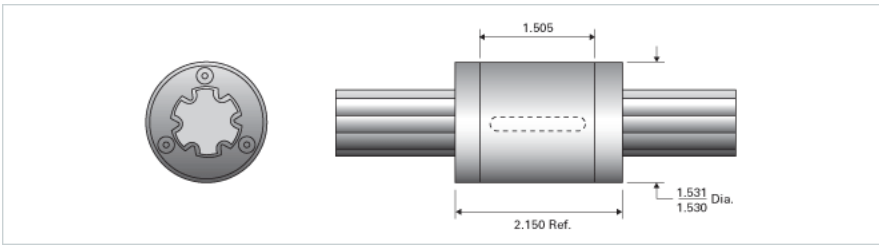

PowerTorq 0625-6-0187 HPR8943

Call 800-321-7800 or visit us online at www.nookindustries.com to configure and order your PowerTorq 0625-6-0187 HPR8943 today!

| | |
|--|---------------|
| Inch Ball Spline Inner Race | |
| (Inch Ball Spline Inner Race(1))Product Info | |
| Nominal Diameter [in] | 0.625 |
| (Inch Ball Spline Inner Race(1))Details | |
| Active Circuits | 6 |
| Root Diameter [in] | 4.25 |
| (Inch Ball Spline Inner Race(1))Part Numbers | |
| 12 ft. Part Number | |
| 2 ft. Part Number | |
| 4 ft. Part Number | SRR7548 |
| 6 ft. Part Number | |
| 8 ft. Part Number | |
| (Inch Ball Spline Inner Race(1))Weight | |
| Inner Race Weight [lb./ft.] | 1.4 |
| Inch High Performance Ball Spline Outer Race | |
| (Inch High Performance Ball Spline Outer Race(2))Product Info | |
| Part Number | HPR8943 |
| Nominal Diameter [in] | 0.625 |
| (Inch High Performance Ball Spline Outer Race(2))Details | |
| Active Circuits | 6 |
| Nominal Ball Diameter [in] | 0.188 |
| Optional Keyway | 1/4x1/8x1.125 |
| Ball Return | Cast |
| Balls per Outer Race | 120 |
| (Inch High Performance Ball Spline Outer Race(2))Weight | |
| Outer Race Weight [lb] | 0.98 |
| (Inch High Performance Ball Spline Outer Race(2))Performance Specifications | |
| Dynamic Torque [in-lb] | 1770 |
| Static Torque [in-lb] | 3540 |