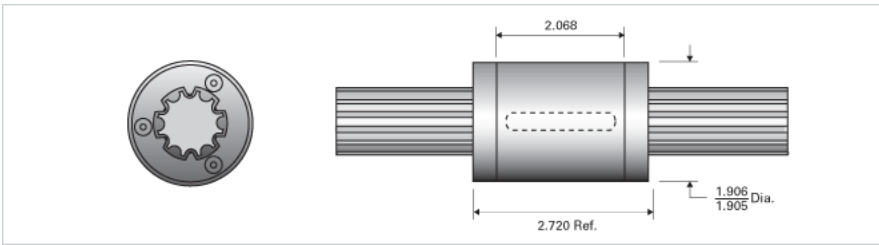

PowerTorq 1000-6-0187 HPR8944

Call 800-321-7800 or visit us online at www.nookindustries.com to configure and order your PowerTorq 1000-6-0187 HPR8944 today!

Inch Ball Spline Inner Race	
(Inch Ball Spline Inner Race(1))Product Info	
Nominal Diameter [in]	1.000
(Inch Ball Spline Inner Race(1))Details	
Active Circuits	6
Root Diameter [in]	0.80
(Inch Ball Spline Inner Race(1))Part Numbers	
12 ft. Part Number	SRR6084
2 ft. Part Number	
4 ft. Part Number	SRR6068
6 ft. Part Number	
8 ft. Part Number	SRR6076
(Inch Ball Spline Inner Race(1))Weight	
Inner Race Weight [lb./ft.]	2.2
Inch High Performance Ball Spline Outer Race	
(Inch High Performance Ball Spline Outer Race(2))Product Info	
Part Number	HPR8944
Nominal Diameter [in]	1.000
(Inch High Performance Ball Spline Outer Race(2))Details	
Active Circuits	6
Nominal Ball Diameter [in]	0.188
Optional Keyway	1/4x1/8x1.625
Ball Return	Cast
Balls per Outer Race	156
(Inch High Performance Ball Spline Outer Race(2))Weight	
Outer Race Weight [lb]	1.48
(Inch High Performance Ball Spline Outer Race(2))Performance Specifications	
Dynamic Torque [in-lb]	2600
Static Torque [in-lb]	7800