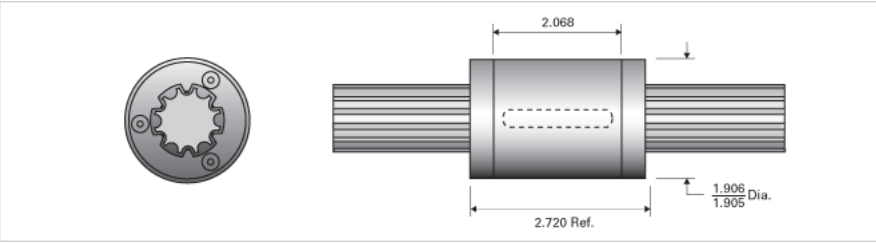

## PowerTorq 1000-6-0187 HPR8944

Call 800-321-7800 or visit us online at [www.nookindustries.com](http://www.nookindustries.com) to configure and order your PowerTorq 1000-6-0187 HPR8944 today!

<b>Inch Ball Spline Inner Race</b>	
<b>(Inch Ball Spline Inner Race(1))Product Info</b>	
Nominal Diameter [in]	1.000
<b>(Inch Ball Spline Inner Race(1))Details</b>	
Active Circuits	6
Root Diameter [in]	0.80
<b>(Inch Ball Spline Inner Race(1))Part Numbers</b>	
12 ft. Part Number	SRR6084
2 ft. Part Number	
4 ft. Part Number	SRR6068
6 ft. Part Number	
8 ft. Part Number	SRR6076
<b>(Inch Ball Spline Inner Race(1))Weight</b>	
Inner Race Weight [lb./ft.]	2.2
<b>Inch High Performance Ball Spline Outer Race</b>	
<b>(Inch High Performance Ball Spline Outer Race(2))Product Info</b>	
Part Number	HPR8944
Nominal Diameter [in]	1.000
<b>(Inch High Performance Ball Spline Outer Race(2))Details</b>	
Active Circuits	6
Nominal Ball Diameter [in]	0.188
Optional Keyway	1/4x1/8x1.625
Ball Return	Cast
Balls per Outer Race	156
<b>(Inch High Performance Ball Spline Outer Race(2))Weight</b>	
Outer Race Weight [lb]	1.48
<b>(Inch High Performance Ball Spline Outer Race(2))Performance Specifications</b>	
Dynamic Torque [in-lb]	2600
Static Torque [in-lb]	7800