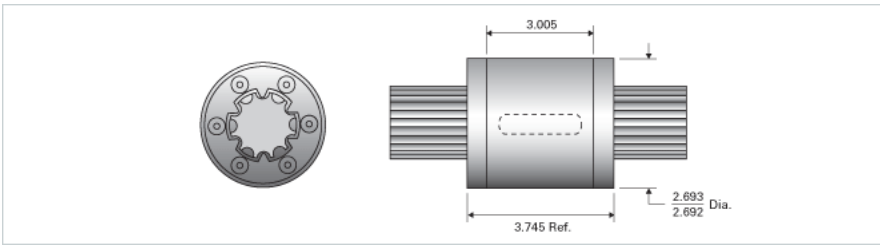

PowerTorq 1500-6-0250 HPR8945

Call 800-321-7800 or visit us online at www.nookindustries.com to configure and order your PowerTorq 1500-6-0250 HPR8945 today!

Inch Ball Spline Inner Race	
(Inch Ball Spline Inner Race(1))Product Info	
Nominal Diameter [in]	1.500
(Inch Ball Spline Inner Race(1))Details	
Active Circuits	6
Root Diameter [in]	1.25
(Inch Ball Spline Inner Race(1))Part Numbers	
12 ft. Part Number	SRR6388
2 ft. Part Number	
4 ft. Part Number	SRR6372
6 ft. Part Number	
8 ft. Part Number	SRR6380
(Inch Ball Spline Inner Race(1))Weight	
Inner Race Weight [lb./ft.]	5.25
Inch High Performance Ball Spline Outer Race	
(Inch High Performance Ball Spline Outer Race(2))Product Info	
Part Number	HPR8945
Nominal Diameter [in]	1.500
(Inch High Performance Ball Spline Outer Race(2))Details	
Active Circuits	6
Nominal Ball Diameter [in]	0.250
Optional Keyway	3/8x3/16x2.00
Ball Return	Cast
Balls per Outer Race	168
(Inch High Performance Ball Spline Outer Race(2))Weight	
Outer Race Weight [lb]	4.00
(Inch High Performance Ball Spline Outer Race(2))Performance Specifications	
Dynamic Torque [in-lb]	8400
Static Torque [in-lb]	23170