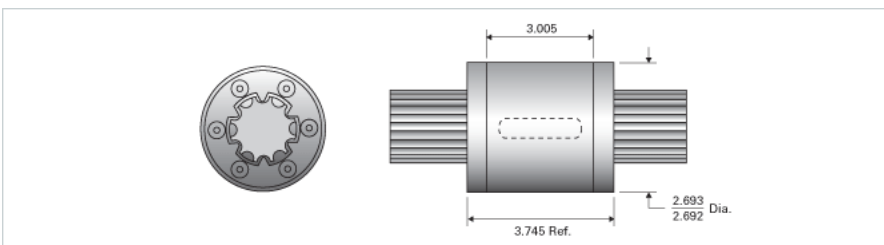

PowerTorq 1500-6-0250 HPR8945

Call 800-321-7800 or visit us online at www.nookindustries.com to configure and order your PowerTorq 1500-6-0250 HPR8945 today!

Inch Ball Spline Inner Race	
(Inch Ball Spline Inner Race(1))Product Info	
Nominal Diameter [in]	1.500
(Inch Ball Spline Inner Race(1))Details	
Active Circuits	6
Root Diameter [in]	1.25
(Inch Ball Spline Inner Race(1))Part Numbers	
12 ft. Part Number	SRR6388
2 ft. Part Number	
4 ft. Part Number	SRR6372
6 ft. Part Number	
8 ft. Part Number	SRR6380
(Inch Ball Spline Inner Race(1))Weight	
Inner Race Weight [lb./ft.]	5.25
Inch High Performance Ball Spline Outer Race	
(Inch High Performance Ball Spline Outer Race(2))Product Info	
Part Number	HPR8945
Nominal Diameter [in]	1.500
(Inch High Performance Ball Spline Outer Race(2))Details	
Active Circuits	6
Nominal Ball Diameter [in]	0.250
Optional Keyway	3/8x3/16x2.00
Ball Return	Cast
Balls per Outer Race	168
(Inch High Performance Ball Spline Outer Race(2))Weight	
Outer Race Weight [lb]	4.00
(Inch High Performance Ball Spline Outer Race(2))Performance Specifications	
Dynamic Torque [in-lb]	8400
Static Torque [in-lb]	23170