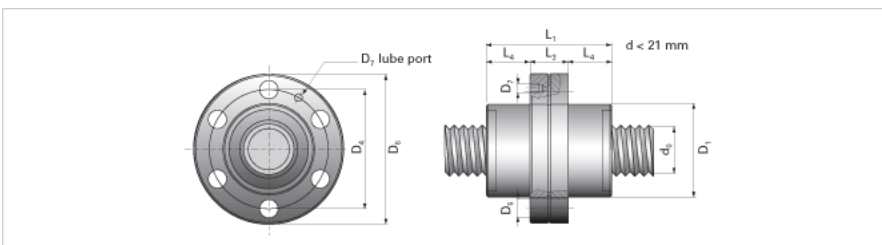

NRS SF NW 48x10

Call 800-321-7800 or visit us online at www.nookindustries.com to configure and order your NRS SF NW 48x10 today!

Product Info

Nominal Rod Diameter [mm] 48

Details

Lead [mm] 10

End Code for Types 1,2,3,5 [* Journals may show tracings of the thread] 40

Dimensions

D1 [mm] 100

D4 [mm] 127

D6 [mm] 150

D7 M8x1

D8 [mm] 63

L1 [mm] 127

L3 [mm] 37

L4 [mm] 45

n x D5 6x13.5

Performance Specifications

Dynamic Load Ratings C_a [kN] 115.80

Static Load Ratings C_{oa} [kN] 201.90