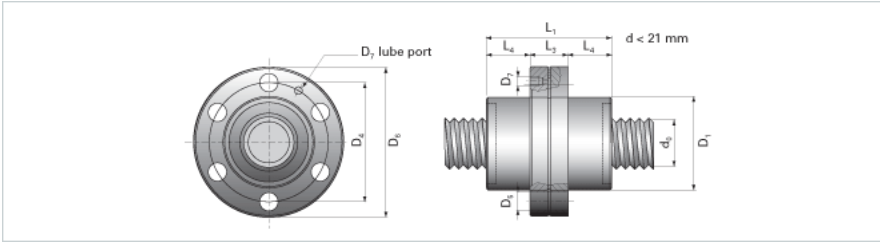

NRS SF NW 44x12

Call 800-321-7800 or visit us online at www.nookindustries.com to configure and order your NRS SF NW 44x12 today!

Product Info

Nominal Rod Diameter [mm] 44

Details

Lead [mm] 12

End Code for Types 1,2,3,5 [* Journals may show tracings of the thread] 40

Dimensions

D1 [mm]	80
D4 [mm]	102
D6 [mm]	124
D7	M8x1
D8 [mm]	56
L1 [mm]	90
L3 [mm]	33
L4 [mm]	28.5
n x D5	6x11

Performance Specifications

Dynamic Load Ratings C _a [kN]	69.50
Static Load Ratings C _{0a} [kN]	108.60