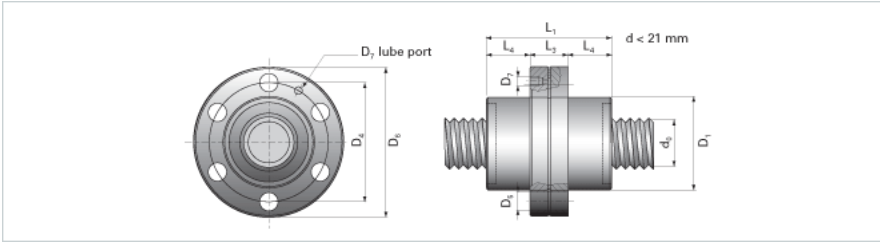

NRS SF NW 39x20

Call 800-321-7800 or visit us online at www.nookindustries.com to configure and order your NRS SF NW 39x20 today!

Product Info

Nominal Rod Diameter [mm] 39

Details

Lead [mm] 20

End Code for Types 1,2,3,5 [* Journals may show tracings of the thread] 35

Dimensions

D1 [mm] 80

D4 [mm] 102

D6 [mm] 124

D7 M6

D8 [mm] 54

L1 [mm] 110

L3 [mm] 38.5

L4 [mm] 33.5

n x D5 6x11

Performance Specifications

Dynamic Load Ratings C_a [kN] 86.70

Static Load Ratings C_{oa} [kN] 109.20