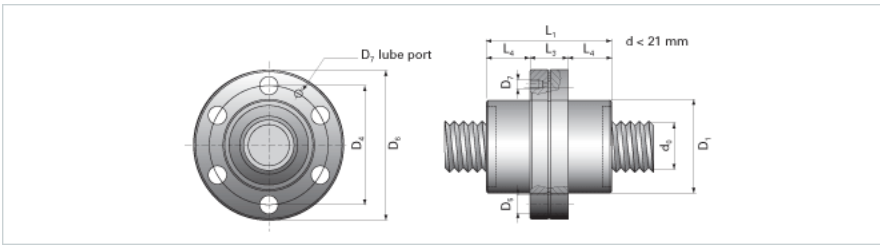

NRS SF NW 39x10

Call 800-321-7800 or visit us online at www.nookindustries.com to configure and order your NRS SF NW 39x10 today!

Product Info

Nominal Rod Diameter [mm] 39

Details

Lead [mm] 10

End Code for Types 1,2,3,5 [* Journals may show tracings of the thread] 35

Dimensions

D1 [mm] 80

D4 [mm] 102

D6 [mm] 124

D7 M6

D8 [mm] 54

L1 [mm] 110

L3 [mm] 38.5

L4 [mm] 33.5

n x D5 6x11

Performance Specifications

Dynamic Load Ratings Ca [kN] 76.30

Static Load Ratings Coa [kN] 115.10