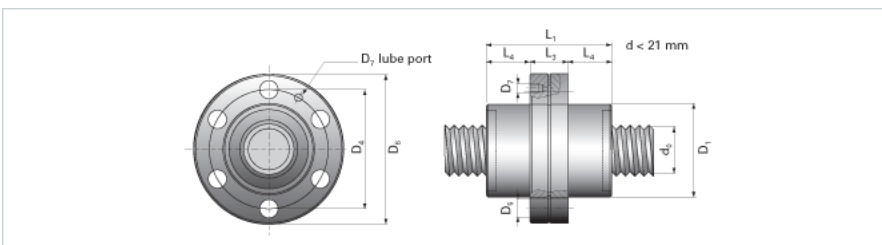

NRS SF NW 30x20

Call 800-321-7800 or visit us online at www.nookindustries.com to configure and order your NRS SF NW 30x20 today!

Product Info

Nominal Rod Diameter [mm] 30

Details

Lead [mm] 20

End Code for Types 1,2,3,5 [* Journals may show tracings of the thread] 25

Dimensions

D1 [mm] 64

D4 [mm] 81

D6 [mm] 98

D7 M6

D8 [mm] 45

L1 [mm] 85

L3 [mm] 27

L4 [mm] 29

n x D5 6x9

Performance Specifications

Dynamic Load Ratings C_a [kN] 59.80

Static Load Ratings C_{0a} [kN] 73.20