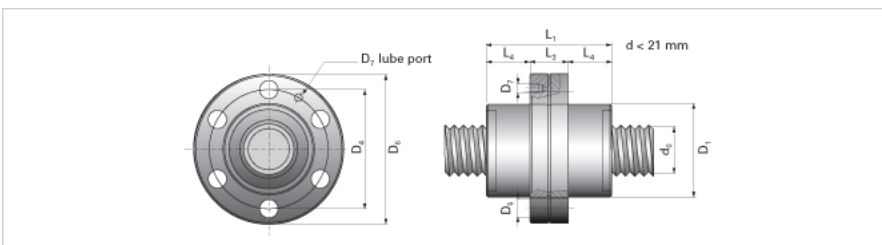

NRS SF NW 20x4

Call 800-321-7800 or visit us online at www.nookindustries.com to configure and order your NRS SF NW 20x4 today!

Product Info

Nominal Rod Diameter [mm]	20
---------------------------	----

Details

Lead [mm]	4
End Code for Types 1,2,3,5 [* Journals may show tracings of the thread]	15

Dimensions

D1 [mm]	42
D4 [mm]	53
D6 [mm]	64
D7	M6
D8 [mm]	-
L1 [mm]	65
L3 [mm]	20
L4 [mm]	22.5
n x D5	6x6

Performance Specifications