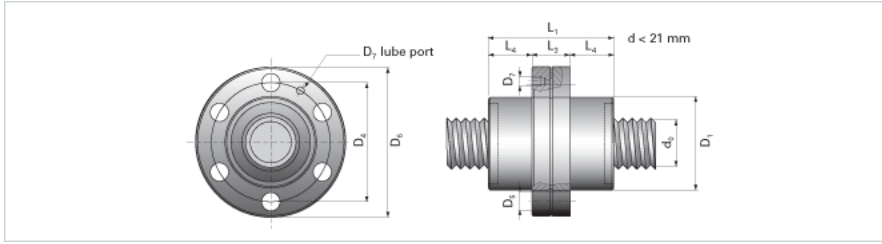

### Product Info

|                           |    |
|---------------------------|----|
| Nominal Rod Diameter [mm] | 12 |
|---------------------------|----|

### Details

|   |     |
|---|-----|
| Lead [mm]   | 5   |
| End Code for Types 1,2,3,5 [* Journals may show tracings of the thread] | n/a |

### Dimensions

|         |       |
|---------|-------|
| D1 [mm] | 26    |
| D4 [mm] | 36    |
| D6 [mm] | 46    |
| D7      | M4    |
| D8 [mm] | -     |
| L1 [mm] | 41    |
| L3 [mm] | 13    |
| L4 [mm] | 14    |
| n x D5  | 6x4.5 |