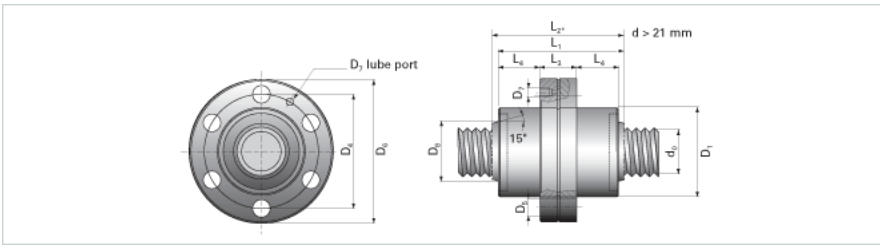

NRS SF 2W 44x24 w/Wiper

Call 800-321-7800 or visit us online at www.nookindustries.com to configure and order your NRS SF 2W 44x24 w/Wiper today!

Product Info

Nominal Rod Diameter [mm] 44

Details

Lead [mm] 24

End Code for Types 1,2,3,5 [* Journals may show tracings of the thread] 40

Dimensions

D1 [mm] 80
 D4 [mm] 102
 D6 [mm] 124
 D7 M8x1
 D8 [mm] 56
 L1 [mm] 90
 L2 [mm] 106
 L3 [mm] 33
 L4 [mm] 28.5
 n x D5 6x11