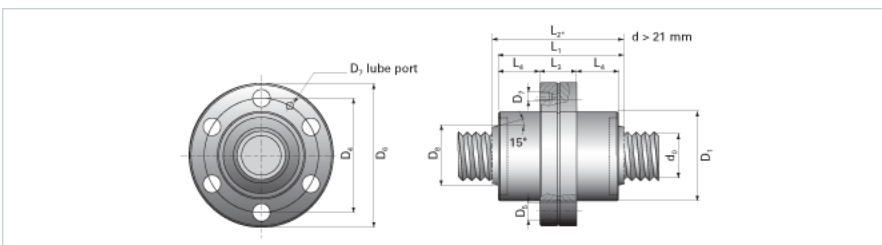

NRS SF 2W 27x8 w/Wiper

Call 800-321-7800 or visit us online at www.nookindustries.com to configure and order your NRS SF 2W 27x8 w/Wiper today!

Product Info

Nominal Rod Diameter [mm] 27

Details

Lead [mm] 8

End Code for Types 1,2,3,5 [* Journals may show tracings of the thread] 25

Dimensions

D1 [mm] 53

D4 [mm] 68

D6 [mm] 83

D7 M6

D8 [mm] 35

L1 [mm] 69

L2 [mm] 69

L3 [mm] 22

L4 [mm] 23.5

n x D5 6x7

Performance Specifications

Dynamic Load Ratings C_a [kN] 25.36

Static Load Ratings C_{oa} [kN] 49.63