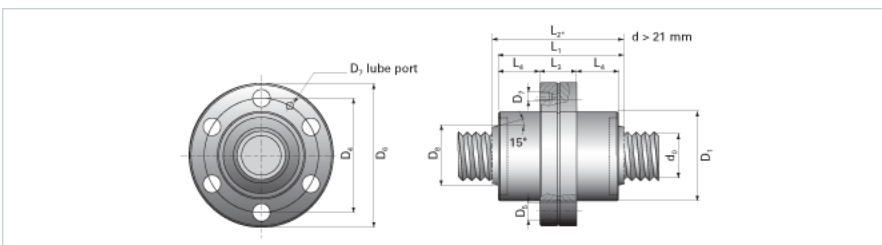

NRS SF 2W 27x8 w/Wiper

Call 800-321-7800 or visit us online at www.nookindustries.com to configure and order your NRS SF 2W 27x8 w/Wiper today!

Product Info

Nominal Rod Diameter [mm] 27

Details

Lead [mm] 8

End Code for Types 1,2,3,5 [* Journals may show tracings of the thread] 25

Dimensions

D1 [mm] 53

D4 [mm] 68

D6 [mm] 83

D7 M6

D8 [mm] 35

L1 [mm] 69

L2 [mm] 69

L3 [mm] 22

L4 [mm] 23.5

n x D5 6x7

Performance Specifications

Dynamic Load Ratings Ca [kN] 25.36

Static Load Ratings Coa [kN] 49.63