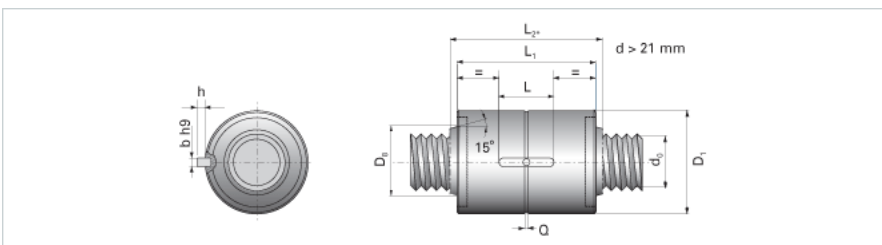

NRS S 2W 30x25 w/Wipers

Call 800-321-7800 or visit us online at www.nookindustries.com to configure and order your NRS S 2W 30x25 w/Wipers today!

Product Info

Nominal Rod Diameter [mm] 30

Details

Lead [mm] 25

End Code for Types 1,2,3,5 [* Journals may show tracings of the thread] 25

Dimensions

D1 [mm] 64

D7 [mm] 5

D8 [mm] 38

L1 [mm] 85

L2 [mm] 99

Keyway (L x b x h) 32x6x6