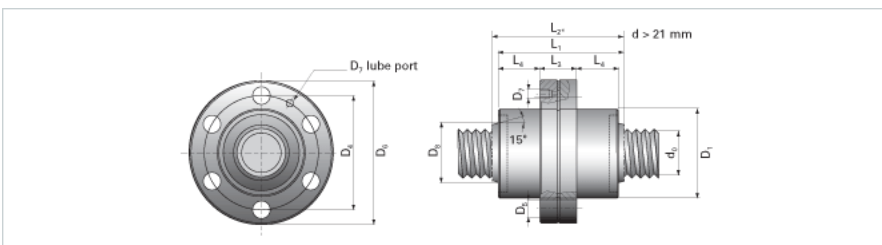

### Product Info

Nominal Rod Diameter [mm] 39

### Details

Lead [mm] 15

End Code for Types 1,2,3,5 [\* Journals may show tracings of the thread] 35

### Dimensions

D1 [mm] 80  
 D4 [mm] 102  
 D6 [mm] 124  
 D7 M6  
 D8 [mm] 54  
 L1 [mm] 110  
 L2 [mm] 126  
 L3 [mm] 38.5  
 L4 [mm] 33.5  
 n x D5 6x11