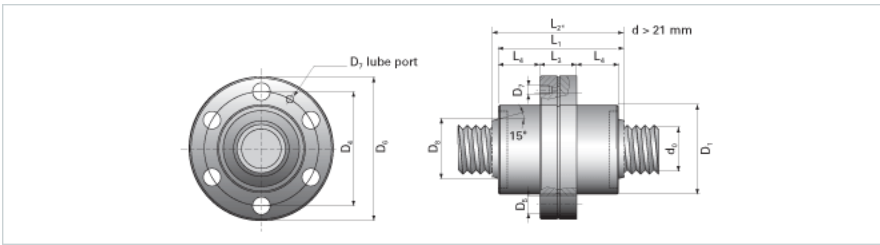

NRS BF 2W 39x10 w/Wiper

Call 800-321-7800 or visit us online at www.nookindustries.com to configure and order your NRS BF 2W 39x10 w/Wiper today!

Product Info

Nominal Rod Diameter [mm] 39

Details

Lead [mm] 10

End Code for Types 1,2,3,5 [* Journals may show tracings of the thread] 35

Dimensions

D1 [mm] 80

D4 [mm] 102

D6 [mm] 124

D7 M6

D8 [mm] 54

L1 [mm] 110

L2 [mm] 126

L3 [mm] 38.5

L4 [mm] 33.5

n x D5 6x11

Performance Specifications

Backlash [mm] 0.04

Dynamic Load Ratings C_a [kN] 127.30

Static Load Ratings C_{oa} [kN] 230.30