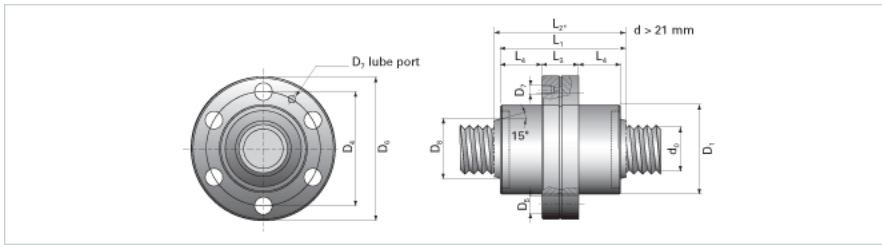

NRS BF 2W 21x8 w/Wiper

Call 800-321-7800 or visit us online at www.nookindustries.com to configure and order your NRS BF 2W 21x8 w/Wiper today!

Product Info

Nominal Rod Diameter [mm] 21

Details

Lead [mm] 8

End Code for Types 1,2,3,5 [* Journals may show tracings of the thread] 17

Dimensions

D1 [mm] 45

D4 [mm] 56

D6 [mm] 68

D7 M6

D8 [mm] 26

L1 [mm] 64

L2 [mm] 72

L3 [mm] 18

L4 [mm] 23

n x D5 6x6

Performance Specifications

Backlash [mm] 0.02

Dynamic Load Ratings Ca [kN] 44.20

Static Load Ratings Coa [kN] 69.00