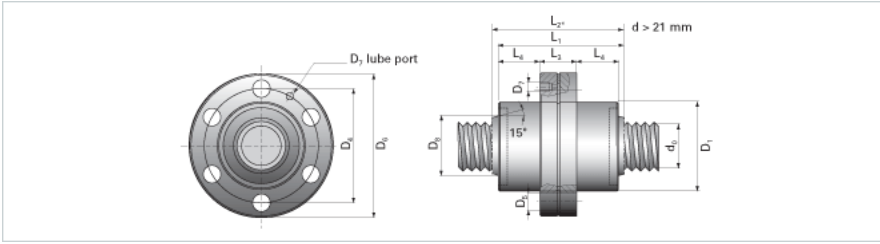

NRS BF 2W 15x5 w/Wiper

Call 800-321-7800 or visit us online at www.nookindustries.com to configure and order your NRS BF 2W 15x5 w/Wiper today!

Product Info

Nominal Rod Diameter [mm] 15

Details

Lead [mm] 5
End Code for Types 1,2,3,5 [* Journals may show tracings of the thread] 12

Dimensions

D1 [mm] 34
D4 [mm] 45
D6 [mm] 56
D7 M5
D8 [mm] -
L1 [mm] 51
L2 [mm] -
L3 [mm] 18
L4 [mm] 16.5
n x D5 6x5

Performance Specifications

Backlash [mm] 0.02
Dynamic Load Ratings Ca [kN] 11.20
Static Load Ratings Coa [kN] 36.90