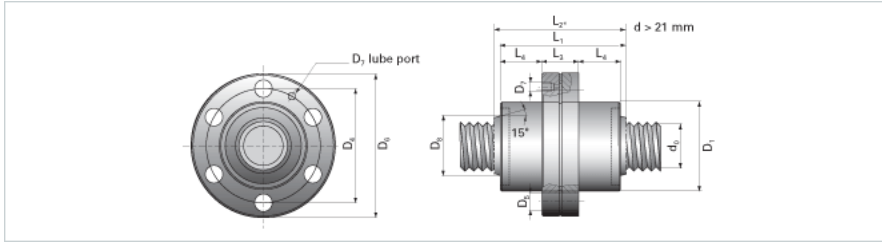

NRS BF 2W 12x2 w/Wiper

Call 800-321-7800 or visit us online at www.nookindustries.com to configure and order your NRS BF 2W 12x2 w/Wiper today!

Product Info

Nominal Rod Diameter [mm] 12

Details

Lead [mm] 2
End Code for Types 1,2,3,5 [* Journals may show tracings of the thread] n/a

Dimensions

D1 [mm] 26
D4 [mm] 36
D6 [mm] 46
D7 M4
D8 [mm] -
L1 [mm] 41
L2 [mm] -
L3 [mm] 13
L4 [mm] 14
n x D5 6x4.5

Performance Specifications

Backlash [mm] 0.02
Dynamic Load Ratings Ca [kN] 10.24
Static Load Ratings Coa [kN] 26.72