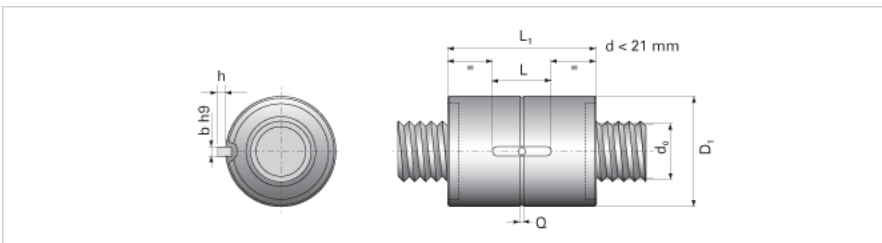

NRS B NW 39x20

Call 800-321-7800 or visit us online at www.nookindustries.com to configure and order your NRS B NW 39x20 today!

Product Info

Nominal Rod Diameter [mm] 39

Details

Lead [mm] 20

End Code for Types 1,2,3,5 [* Journals may show tracings of the thread] 35

Dimensions

D1 [mm] 80

D7 [mm] 7

D8 [mm] 50

L1 [mm] 110

Keyway (L x b x h) 40x8x3

Performance Specifications

Backlash [mm] 0.04