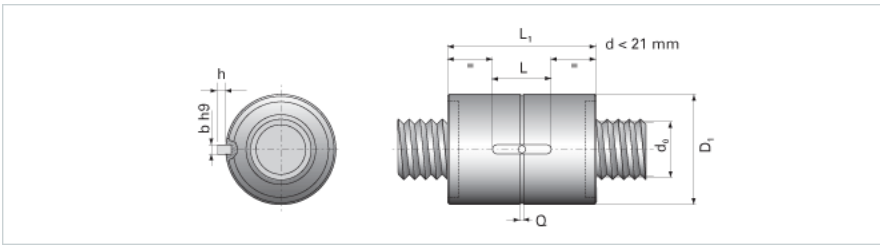

NRS B NW 39x15

Call 800-321-7800 or visit us online at www.nookindustries.com to configure and order your NRS B NW 39x15 today!

Product Info

Nominal Rod Diameter [mm] 39

Details

Lead [mm] 15

End Code for Types 1,2,3,5 [* Journals may show tracings of the thread] 35

Dimensions

D1 [mm] 80

D7 [mm] 7

D8 [mm] 50

L1 [mm] 110

Keyway (L x b x h) 40x8x3

Performance Specifications

Backlash [mm] 0.04