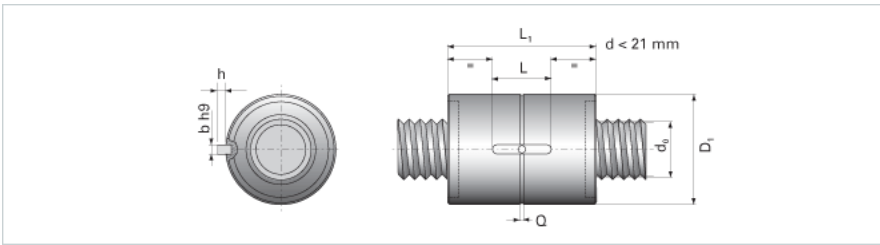

NRS B NW 30x25

Call 800-321-7800 or visit us online at www.nookindustries.com to configure and order your NRS B NW 30x25 today!

Product Info

Nominal Rod Diameter [mm] 30

Details

Lead [mm] 25

End Code for Types 1,2,3,5 [* Journals may show tracings of the thread] 25

Dimensions

D1 [mm] 64

D7 [mm] 5

D8 [mm] 38

L1 [mm] 85

Keyway (L x b x h) 32x6x6

Performance Specifications

Backlash [mm] 0.07