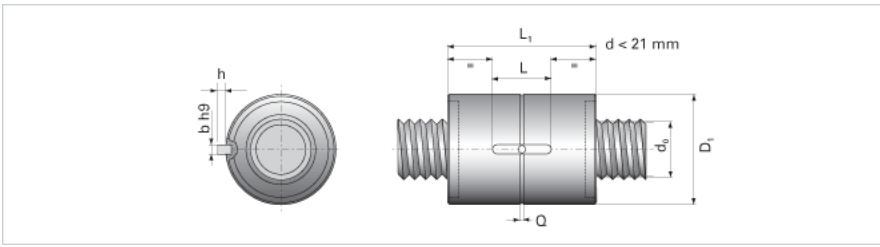

NRS B NW 30x20

Call 800-321-7800 or visit us online at www.nookindustries.com to configure and order your NRS B NW 30x20 today!

Product Info

Nominal Rod Diameter [mm] 30

Details

Lead [mm] 20

End Code for Types 1,2,3,5 [* Journals may show tracings of the thread] 25

Dimensions

D1 [mm] 64

D7 [mm] 5

D8 [mm] 38

L1 [mm] 85

Keyway (L x b x h) 32x6x6

Performance Specifications

Backlash [mm] 0.07