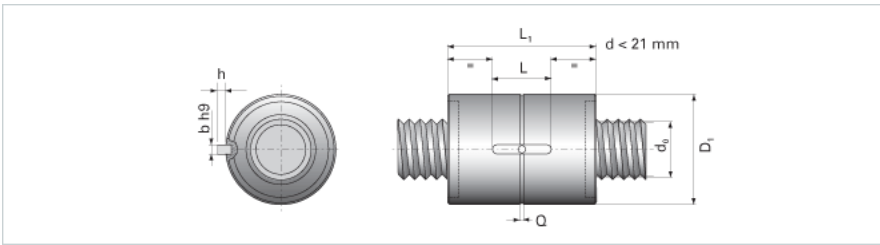

### Product Info

Nominal Rod Diameter [mm] 20

### Details

Lead [mm] 6

End Code for Types 1,2,3,5 [\* Journals may show tracings of the thread] 15

### Dimensions

D1 [mm] 42

D7 [mm] 3

D8 [mm] -

L1 [mm] 55

Keyway (L x b x h) 20x4x1.5