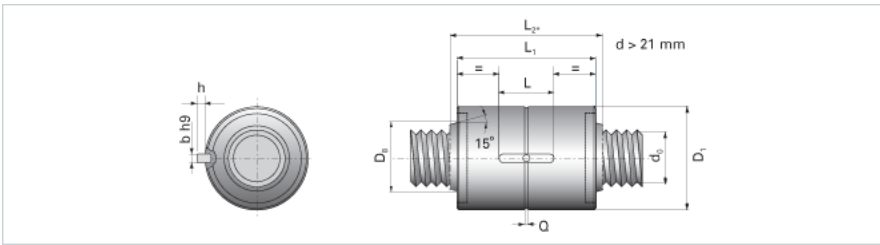

NRS B 2W 44x12 w/Wiper

Call 800-321-7800 or visit us online at www.nookindustries.com to configure and order your NRS B 2W 44x12 w/Wiper today!

Product Info

Nominal Rod Diameter [mm] 44

Details

Lead [mm] 12

End Code for Types 1,2,3,5 [* Journals may show tracings of the thread] 40

Dimensions

D1 [mm] 80

D7 [mm] 7

D8 [mm] 56

L1 [mm] 90

L2 [mm] 106

Keyway (L x b x h) 32x6x2.5