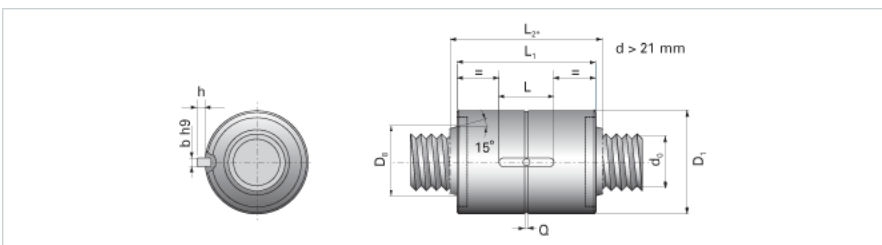

### Product Info

Nominal Rod Diameter [mm] 39

### Details

Lead [mm] 20

End Code for Types 1,2,3,5 [\* Journals may show tracings of the thread] 35

### Dimensions

D1 [mm] 80

D7 [mm] 7

D8 [mm] 50

L1 [mm] 110

L2 [mm] 126

Keyway (L x b x h) 40x8x3