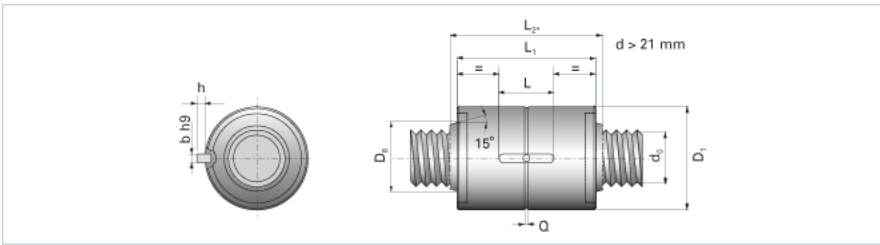

NRS B 2W 39x15 w/Wiper

Call 800-321-7800 or visit us online at www.nookindustries.com to configure and order your NRS B 2W 39x15 w/Wiper today!

Product Info

Nominal Rod Diameter [mm] 39

Details

Lead [mm] 15

End Code for Types 1,2,3,5 [* Journals may show tracings of the thread] 35

Dimensions

D1 [mm] 80

D7 [mm] 7

D8 [mm] 50

L1 [mm] 110

L2 [mm] 126

Keyway (L x b x h) 40x8x3