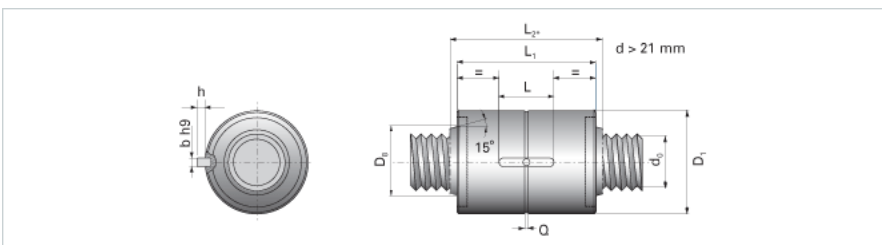

NRS B 2W 39x15 w/Wiper

Call 800-321-7800 or visit us online at www.nookindustries.com to configure and order your NRS B 2W 39x15 w/Wiper today!

Product Info

Nominal Rod Diameter [mm] 39

Details

Lead [mm] 15

End Code for Types 1,2,3,5 [* Journals may show tracings of the thread] 35

Dimensions

D1 [mm] 80

D7 [mm] 7

D8 [mm] 50

L1 [mm] 110

L2 [mm] 126

Keyway (L x b x h) 40x8x3