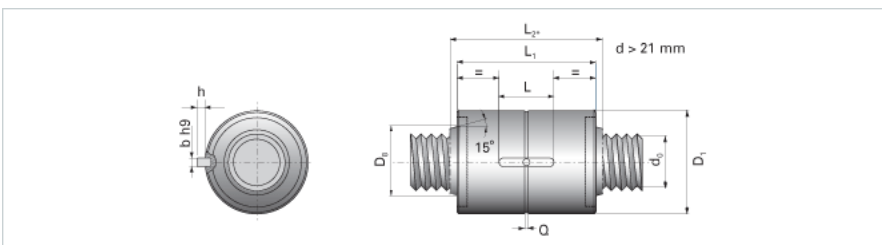

NRS B 2W 39x10 w/Wiper

Call 800-321-7800 or visit us online at www.nookindustries.com to configure and order your NRS B 2W 39x10 w/Wiper today!

Product Info

Nominal Rod Diameter [mm] 39

Details

Lead [mm] 10

End Code for Types 1,2,3,5 [* Journals may show tracings of the thread] 35

Dimensions

D1 [mm] 80

D7 [mm] 7

D8 [mm] 50

L1 [mm] 110

L2 [mm] 126

Keyway (L x b x h) 40x8x3