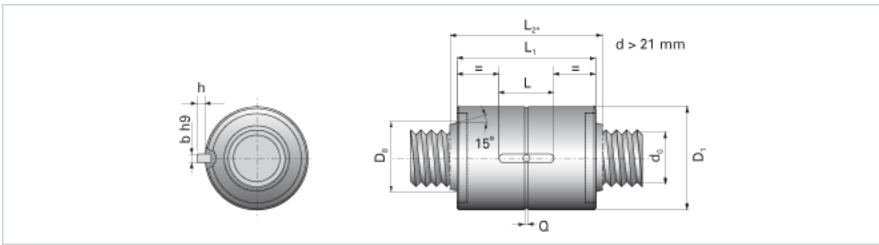

NRS B 2W 30x2 w/Wiper

Call 800-321-7800 or visit us online at www.nookindustries.com to configure and order your NRS B 2W 30x2 w/Wiper today!

Product Info

Nominal Rod Diameter [mm] 30

Details

Lead [mm] 2

End Code for Types 1,2,3,5 [* Journals may show tracings of the thread] 25

Dimensions

D1 [mm] 64

D7 [mm] 5

D8 [mm] 38

L1 [mm] 85

L2 [mm] 99

Keyway (L x b x h) 32x6x6

Performance Specifications