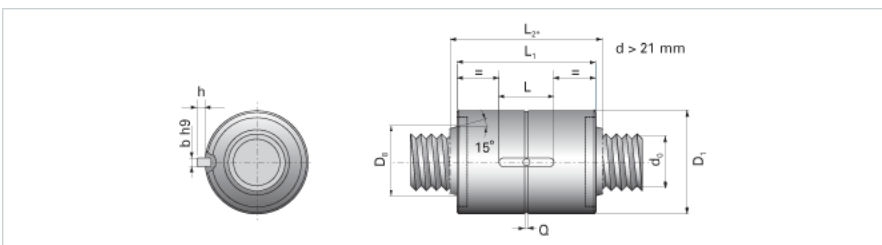

NRS B 2W 30x2 w/Wiper

Call 800-321-7800 or visit us online at www.nookindustries.com to configure and order your NRS B 2W 30x2 w/Wiper today!

Product Info

Nominal Rod Diameter [mm] 30

Details

Lead [mm] 2

End Code for Types 1,2,3,5 [* Journals may show tracings of the thread] 25

Dimensions

D1 [mm] 64

D7 [mm] 5

D8 [mm] 38

L1 [mm] 85

L2 [mm] 99

Keyway (L x b x h) 32x6x6

Performance Specifications