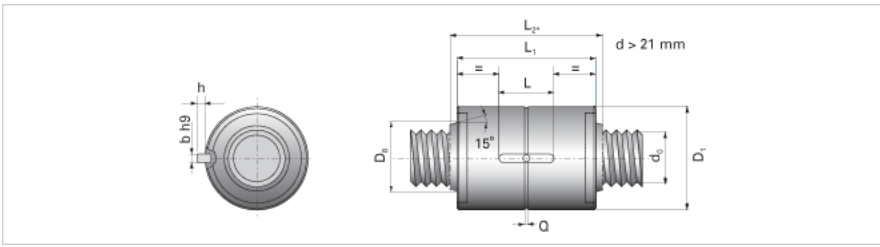

## NRS B 2W 23x8 w/Wiper

Call 800-321-7800 or visit us online at [www.nookindustries.com](http://www.nookindustries.com) to configure and order your NRS B 2W 23x8 w/Wiper today!

Product Info	
Nominal Rod Diameter [mm]	23
Details	
Lead [mm]	8
End Code for Types 1,2,3,5 [* Journals may show tracings of the thread]	17
Dimensions	
D1 [mm]	45
D7 [mm]	5
D8 [mm]	30
L1 [mm]	55
L2 [mm]	65
Keyway (L x b x h)	20x5x2
Performance Specifications	
Backlash [mm]	0.04
Dynamic Load Ratings Ca [kN]	38.41
Static Load Ratings Coa [kN]	69.02