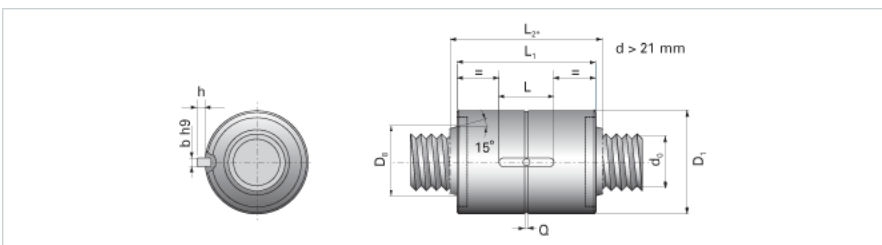

NRS B 2W 23x2 w/Wiper

Call 800-321-7800 or visit us online at www.nookindustries.com to configure and order your NRS B 2W 23x2 w/Wiper today!

Product Info

Nominal Rod Diameter [mm] 23

Details

Lead [mm] 2

End Code for Types 1,2,3,5 [* Journals may show tracings of the thread] 17

Dimensions

D1 [mm] 45

D7 [mm] 4

D8 [mm] 30

L1 [mm] 55

L2 [mm] 65

Keyway (L x b x h) 20x5x2

Performance Specifications