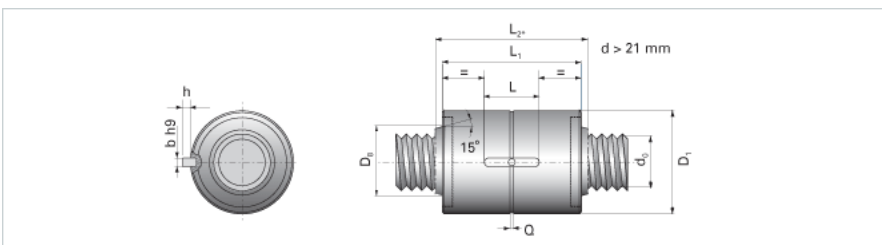

NRS B 2W 20x2 w/Wiper

Call 800-321-7800 or visit us online at www.nookindustries.com to configure and order your NRS B 2W 20x2 w/Wiper today!

Product Info

Nominal Rod Diameter [mm] 20

Details

Lead [mm] 2

End Code for Types 1,2,3,5 [* Journals may show tracings of the thread] 15

Dimensions

D1 [mm] 42

D7 [mm] 3

D8 [mm] -

L1 [mm] 55

L2 [mm] -

Keyway (L x b x h) 20x4x1.5

Performance Specifications