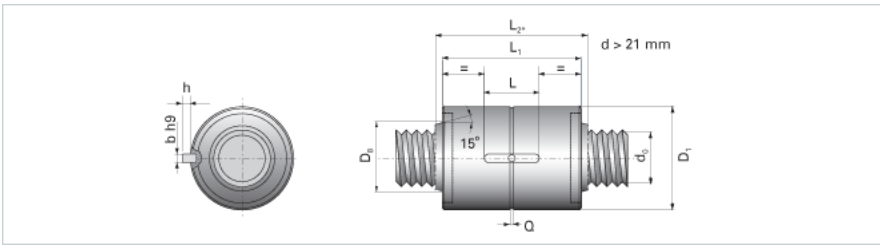

NRS B 2W 15x5 w/Wiper

Call 800-321-7800 or visit us online at www.nookindustries.com to configure and order your NRS B 2W 15x5 w/Wiper today!

Product Info

Nominal Rod Diameter [mm] 15

Details

Lead [mm] 5
End Code for Types 1,2,3,5 [* Journals may show tracings of the thread] 12

Dimensions

D1 [mm] 34
D7 [mm] 3
D8 [mm] -
L1 [mm] 35
L2 [mm] -
Keyway (L x b x h) 14x4x1.5

Performance Specifications

Backlash [mm] 0.02
Dynamic Load Ratings Ca [kN] 11.20
Static Load Ratings Coa [kN] 36.90