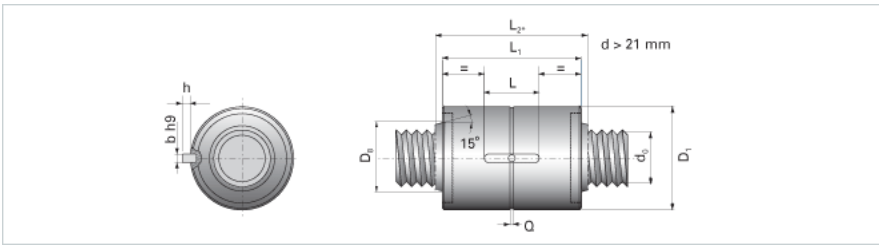

NRS B 2W 15x4 w/Wiper

Call 800-321-7800 or visit us online at www.nookindustries.com to configure and order your NRS B 2W 15x4 w/Wiper today!

Product Info

Nominal Rod Diameter [mm] 15

Details

Lead [mm] 4

End Code for Types 1,2,3,5 [* Journals may show tracings of the thread] 12

Dimensions

D1 [mm] 34

D7 [mm] 3

D8 [mm] -

L1 [mm] 35

L2 [mm] -

Keyway (L x b x h) 14x4x1.5

Performance Specifications