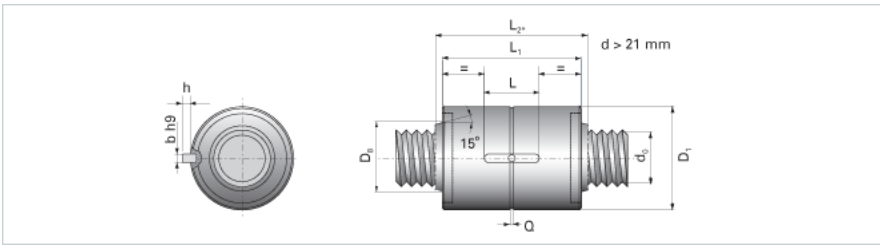

NRS B 2W 15x2 w/Wiper

Call 800-321-7800 or visit us online at www.nookindustries.com to configure and order your NRS B 2W 15x2 w/Wiper today!

Product Info

Nominal Rod Diameter [mm] 15

Details

Lead [mm] 2

End Code for Types 1,2,3,5 [* Journals may show tracings of the thread] 12

Dimensions

D1 [mm] 34

D7 [mm] 3

D8 [mm] -

L1 [mm] 35

L2 [mm] -

Keyway (L x b x h) 14x4x1.5

Performance Specifications