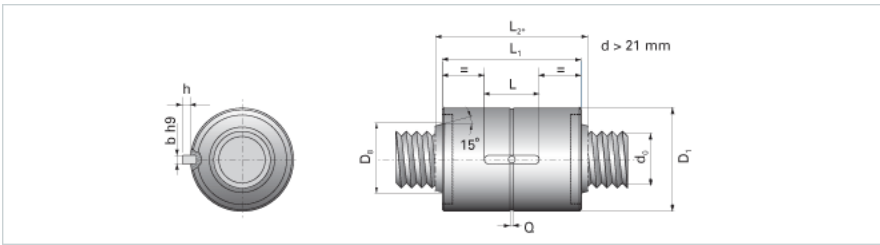

NRS B 2W 12x5 w/Wiper

Call 800-321-7800 or visit us online at www.nookindustries.com to configure and order your NRS B 2W 12x5 w/Wiper today!

Product Info

Nominal Rod Diameter [mm] 12

Details

Lead [mm] 5
End Code for Types 1,2,3,5 [* Journals may show tracings of the thread] n/a

Dimensions

D1 [mm] 26
D7 [mm] 3
D8 [mm] -
L1 [mm] 31
L2 [mm] -
Keyway (L x b x h) 10x3x1.2

Performance Specifications

Backlash [mm] 0.02
Dynamic Load Ratings Ca [kN] 8.31
Static Load Ratings Coa [kN] 31.00