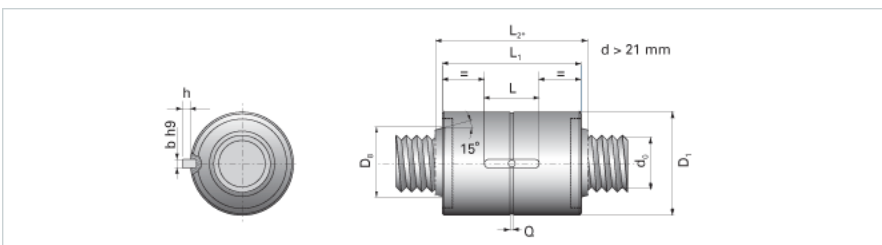

NRS B 2W 12x2 w/Wiper

Call 800-321-7800 or visit us online at www.nookindustries.com to configure and order your NRS B 2W 12x2 w/Wiper today!

Product Info

Nominal Rod Diameter [mm] 12

Details

Lead [mm] 2

End Code for Types 1,2,3,5 [* Journals may show tracings of the thread] n/a

Dimensions

D1 [mm] 26

D7 [mm] 3

D8 [mm] -

L1 [mm] 31

L2 [mm] -

Keyway (L x b x h) 10x3x1.2

Performance Specifications