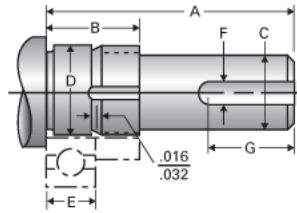

Type 1L, End Code 50

Call 800-321-7800 or visit us online at www.nookindustries.com to configure and order your Type 1L, End Code 50 today!

Product Info

Nominal Bearing Journal Size 50

Dimensions

C [in]	1.750 / 1.749
D [in]	1.9689 / 1.9684
F [in]	0.375
G [in]	2.30
Typical Journal for Single Bearing A [in]	4.56
Typical Journal for Single Bearing B [in]	1.68
Typical Journal for Single Bearing E [in]	1.063
Lock Nut	N-10
Lock Washer	W-10