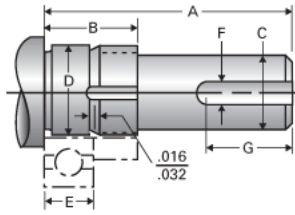

### Product Info

Nominal Bearing Journal Size 50

### Dimensions

C [in]	1.750 / 1.749
D [in]	1.9689 / 1.9684
F [in]	0.375
G [in]	2.30
Typical Journal for Single Bearing A [in]	4.56
Typical Journal for Single Bearing B [in]	1.68
Typical Journal for Single Bearing E [in]	1.063
Lock Nut	N-10
Lock Washer	W-10