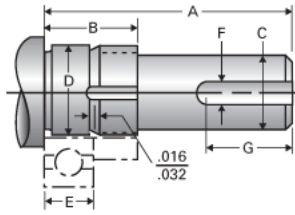

### Product Info

Nominal Bearing Journal Size 25

### Dimensions

C [in]	.750 / .749
D [in]	.9846 / .9842
F [in]	0.188
G [in]	1.00
Typical Journal for Single Bearing A [in]	2.68
Typical Journal for Single Bearing B [in]	1.12
Typical Journal for Single Bearing E [in]	0.591
Lock Nut	N-05
Lock Washer	W-05