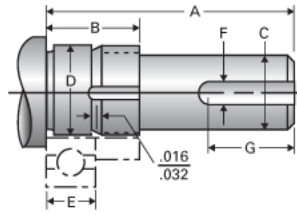

Type 1L, End Code 20

Call 800-321-7800 or visit us online at www.nookindustries.com to configure and order your Type 1L, End Code 20 today!

Product Info

Nominal Bearing Journal Size 20

Dimensions

C [in]	.625 / .624
D [in]	.7877 / .7873
F [in]	0.188
G [in]	1.00
Typical Journal for Single Bearing A [in]	2.37
Typical Journal for Single Bearing B [in]	1.06
Typical Journal for Single Bearing E [in]	0.551
Lock Nut	N-04
Lock Washer	W-04