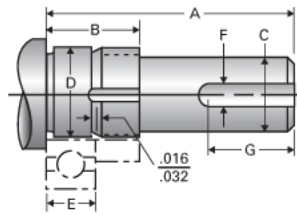

### Product Info

Nominal Bearing Journal Size 17

### Dimensions

C [in]	.500 / .499
D [in]	.6695 / .6692
F [in]	0.125
G [in]	1.00
Typical Journal for Single Bearing A [in]	2.23
Typical Journal for Single Bearing B [in]	0.92
Typical Journal for Single Bearing E [in]	0.472
Lock Nut	N-3
Lock Washer	W-03