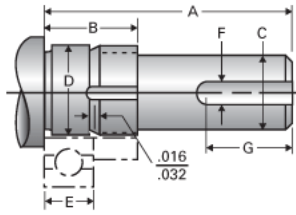

Type 1L, End Code 9

Call 800-321-7800 or visit us online at www.nookindustries.com to configure and order your Type 1L, End Code 9 today!

Product Info

Nominal Bearing Journal Size 9

Dimensions

C [in]	.250 / .249
D [in]	.3544 / .3541
F [in]	0.094
G [in]	0.46
Typical Journal for Single Bearing A [in]	1.38
Typical Journal for Single Bearing B [in]	0.72
Typical Journal for Single Bearing E [in]	0.315
Lock Nut	5/16-24
Lock Washer	N/A