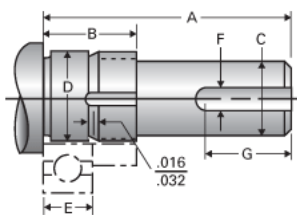

### Product Info

Nominal Bearing Journal Size

8

### Dimensions

C [in]	.250 / .249
D [in]	.3151 / .3148
F [in]	0.094
G [in]	0.46
Typical Journal for Single Bearing A [in]	1.31
Typical Journal for Single Bearing B [in]	0.58
Typical Journal for Single Bearing E [in]	0.276
Lock Nut	5/16-24
Lock Washer	N/A