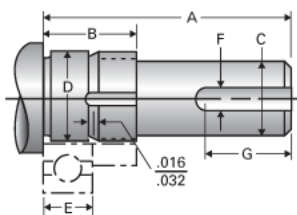

Type 1L, End Code 6

Call 800-321-7800 or visit us online at www.nookindustries.com to configure and order your Type 1L, End Code 6 today!

Product Info

Nominal Bearing Journal Size

6

Dimensions

C [in]	.125 / .124
D [in]	.2363 / .2360
F [in]	N/A
G [in]	N/A
Typical Journal for Single Bearing A [in]	0.88
Typical Journal for Single Bearing B [in]	0.55
Typical Journal for Single Bearing E [in]	2.360
Lock Nut	#10-32
Lock Washer	N/A