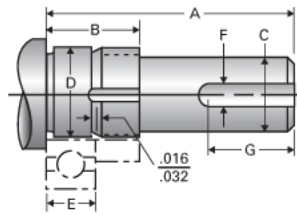

Type 1L, End Code 3

Call 800-321-7800 or visit us online at www.nookindustries.com to configure and order your Type 1L, End Code 3 today!

Product Info

Nominal Bearing Journal Size 3

Dimensions

C [in]	.093 / .092
D [in]	.1251 / .1248
F [in]	N/A
G [in]	N/A
Typical Journal for Single Bearing A [in]	0.63
Typical Journal for Single Bearing B [in]	0.36
Typical Journal for Single Bearing E [in]	0.156
Lock Nut	#5-40
Lock Washer	N/A