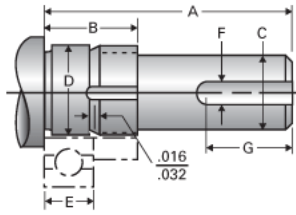

### Product Info

Nominal Bearing Journal Size 3

### Dimensions

C [in]	.093 / .092
D [in]	.1251 / .1248
F [in]	N/A
G [in]	N/A
Typical Journal for Single Bearing A [in]	0.63
Typical Journal for Single Bearing B [in]	0.36
Typical Journal for Single Bearing E [in]	0.156
Lock Nut	#5-40
Lock Washer	N/A