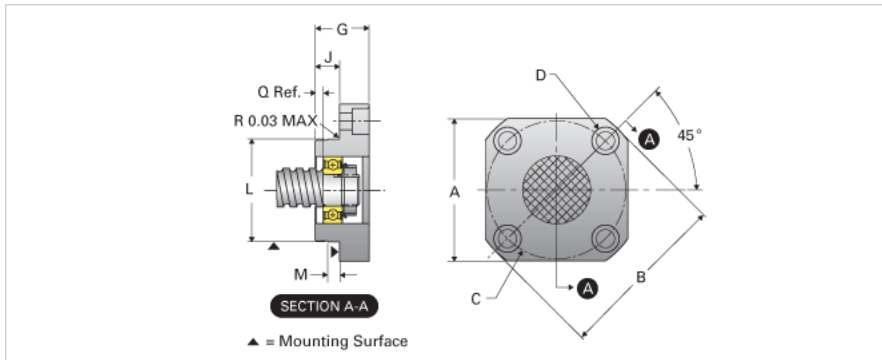

EZZE-MOUNT EZF-4009

Call 800-321-7800 or visit us online at www.nookindustries.com to configure and order your EZZE-MOUNT EZF-4009 today!

Product Info

Part Number	EZF-4009
Machined End Code	9
Nominal Bearing Journal Size [mm]	9

Dimensions

A [in]	2.00
B - Diameter [in]	2.60
C Bolt Circle [in]	2.000
C'Bore [in]	0.44
D Thru [in]	0.266
G [in]	1.00
J [in]	0.44
L Maximum [in]	1.4957
L Minimum [in]	1.4951
M [in]	0.188
Q [in]	0.13

Weight

Weight [lb]	0.70
-------------	------