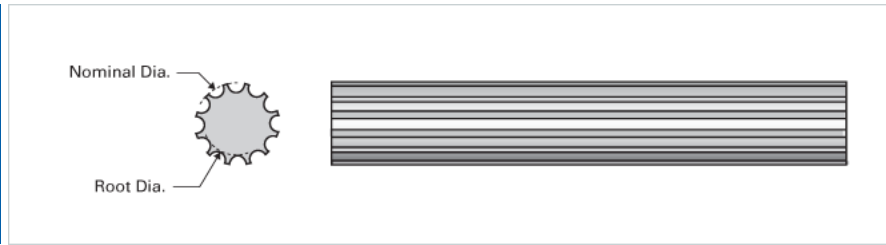

## PowerTorq 1500-6-0250

Call 800-321-7800 or visit us online at [www.nookindustries.com](http://www.nookindustries.com) to configure and order your PowerTorq 1500-6-0250 today!

<b>Product Info</b>	
Nominal Diameter [in]	1.500
<b>Details</b>	
Active Circuits	6
Root Diameter [in]	1.25
<b>Part Numbers</b>	
12 ft. Part Number	SRR6388
2 ft. Part Number	
4 ft. Part Number	SRR6372
6 ft. Part Number	
8 ft. Part Number	SRR6380
<b>Weight</b>	
Inner Race Weight [lb./ft.]	5.25