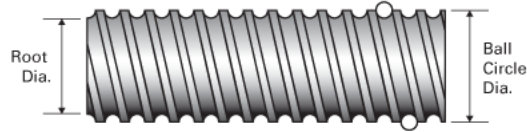

### Product Info

Screw Code	3000-1500 SRT RA
Precision	SRT
Screw Material	4150
Thread Direction	RH

### Details

Ball Circle Diameter [in]	3.000
Lead [in]	1.500
Root Diameter [in]	2.480
End Code for Types 1,2,3,5 [* Journals may show tracings of the thread]	60
End Code for Type 4 [* Journals may show tracings of the thread]	39

### Performance Specifications

Lead Accuracy +/- [in./ft.]	0.0080
-----------------------------	--------