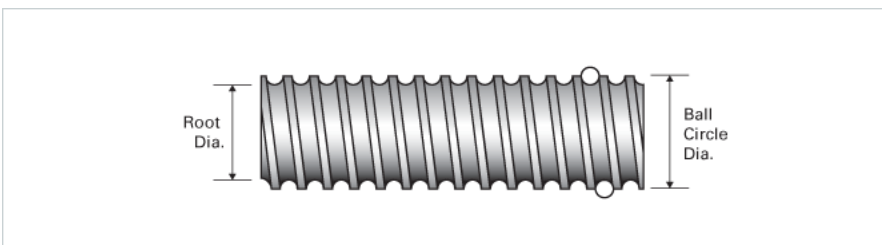

### Product Info

Screw Code	3000-0660 SRT RA
Precision	SRT
Screw Material	4150
Thread Direction	RH

### Details

Ball Circle Diameter [in]	3.000
Lead [in]	0.660
Root Diameter [in]	2.480
End Code for Types 1,2,3,5 [* Journals may show tracings of the thread]	60
End Code for Type 4 [* Journals may show tracings of the thread]	39

### Performance Specifications

Lead Accuracy +/- [in./ft.]	0.0080
-----------------------------	--------