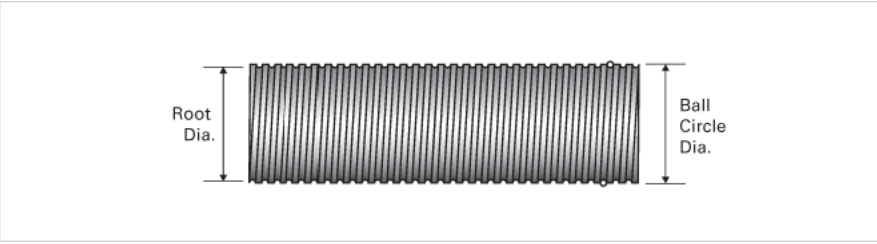

PowerTrac SRT 2500 - 0250 LH

Call 800-321-7800 or visit us online at www.nookindustries.com to configure and order your PowerTrac SRT 2500 - 0250 LH today!

Product Info	
Screw Code	2500-0250 SRT LA
Precision	SRT
Screw Material	4150
Thread Direction	LH
Details	
Ball Circle Diameter [in]	2.500
Lead [in]	0.250
Root Diameter [in]	2.320
End Code for Types 1,2,3,5 [* Journals may show tracings of the thread]	50
End Code for Type 4 [* Journals may show tracings of the thread]	32
Performance Specifications	
Lead Accuracy +/- [in./ft.]	0.0040
Part Numbers	
2 ft. Part Number	
4 ft. Part Number	SRT0400
6 ft. Part Number	
8 ft. Part Number	SRT0401
12 ft. Part Number	SRT0402
16 ft. Part Number	SRT0403
20 ft. Part Number	SRT0404
Weight	
Screw Weight [lb./ft.]	15.45