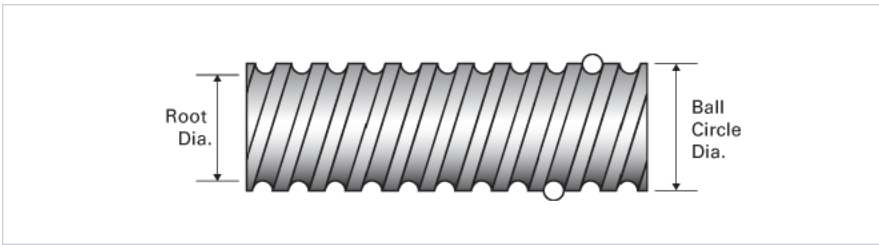

PowerTrac SRT 1500 - 1000 LH

Call 800-321-7800 or visit us online at www.nookindustries.com to configure and order your PowerTrac SRT 1500 - 1000 LH today!

Product Info

Screw Code	1500-1000 SRT LA
Precision	SRT
Screw Material	4150
Thread Direction	LH

Details

Ball Circle Diameter [in]	1.500
Lead [in]	1.000
Root Diameter [in]	1.140
End Code for Types 1,2,3,5 [* Journals may show tracings of the thread]	25
End Code for Type 4 [* Journals may show tracings of the thread]	16

Performance Specifications

Lead Accuracy +/- [in./ft.]	0.0040
-----------------------------	--------

Part Numbers

2 ft. Part Number	
4 ft. Part Number	SRT1991
6 ft. Part Number	
8 ft. Part Number	SRT1992
12 ft. Part Number	SRT2203
16 ft. Part Number	SRT0437
20 ft. Part Number	SRT0615