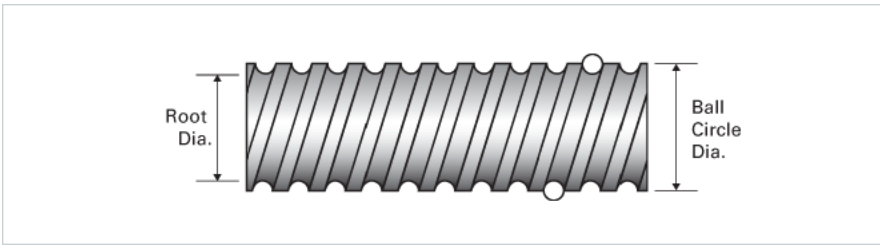

PowerTrac SRT 1500 - 1000 LH

Call 800-321-7800 or visit us online at www.nookindustries.com to configure and order your PowerTrac SRT 1500 - 1000 LH today!

Product Info	
Screw Code	1500-1000 SRT LA
Precision	SRT
Screw Material	4150
Thread Direction	LH
Details	
Ball Circle Diameter [in]	1.500
Lead [in]	1.000
Root Diameter [in]	1.140
End Code for Types 1,2,3,5 [* Journals may show tracings of the thread]	25
End Code for Type 4 [* Journals may show tracings of the thread]	16
Performance Specifications	
Lead Accuracy +/- [in./ft.]	0.0040
Part Numbers	
2 ft. Part Number	
4 ft. Part Number	SRT1991
6 ft. Part Number	
8 ft. Part Number	SRT1992
12 ft. Part Number	SRT2203
16 ft. Part Number	SRT0437
20 ft. Part Number	SRT0615
Weight	
Screw Weight [lb./ft.]	4.47